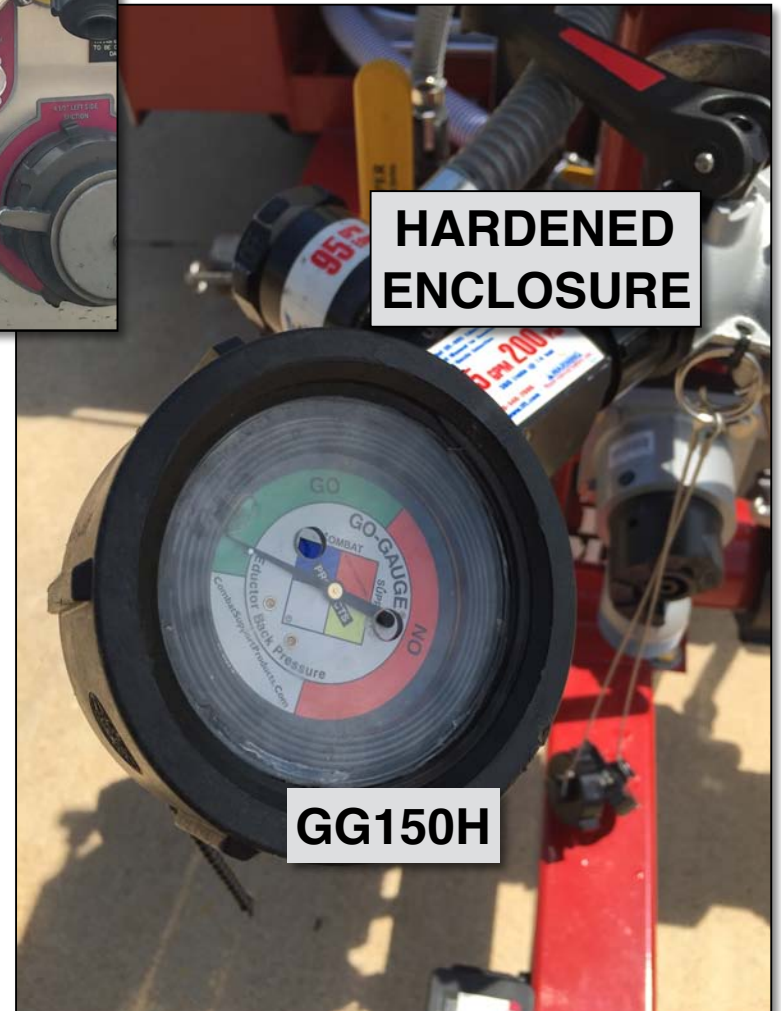

GO-GAUGE

NOW FREEZE PROOF

JUNE 2016

BASIC

GG150

HARDENED ENCLOSURE

GG150H